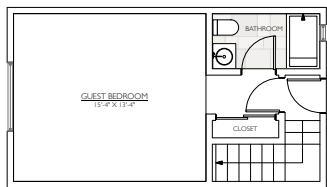

GUEST HOUSE LOWER LEVEL

SCALE 1/4" = 1'-0"

EXISTING PLANS
3690 21ST STREET
BLOCK / LOT: 3605 / 022

LOWER LEVEL

GUEST HOUSE LOWER LEVEL

GROUND LEVEL

UPPER LEVEL

GUEST HOUSE
LOWER LEVEL