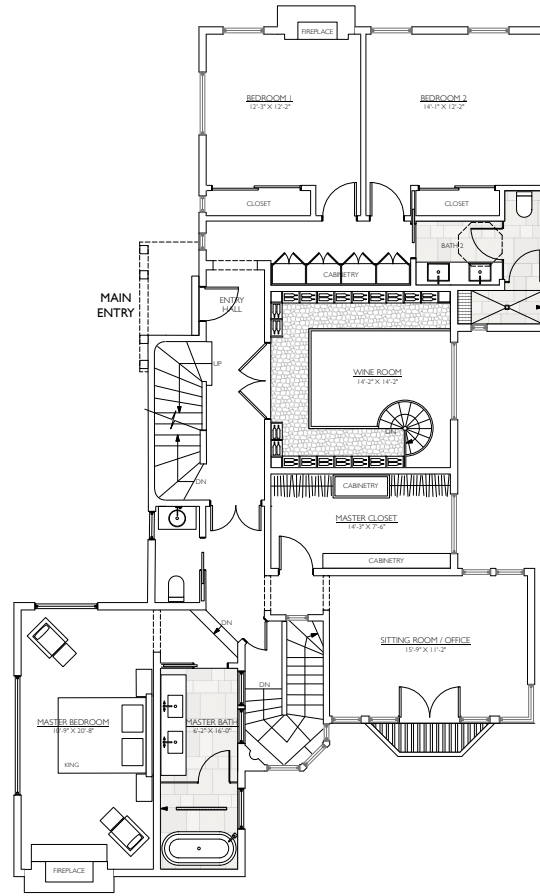

GUEST HOUSE LOWER LEVEL

SCALE 1/4" = 1'-0"

EXISTING PLANS
3690 21ST STREET
BLOCK / LOT: 3605 / 022

LOWER LEVEL

GUEST HOUSE LOWER LEVEL

GROUND LEVEL

UPPER LEVEL

GUEST HOUSE
LOWER LEVEL