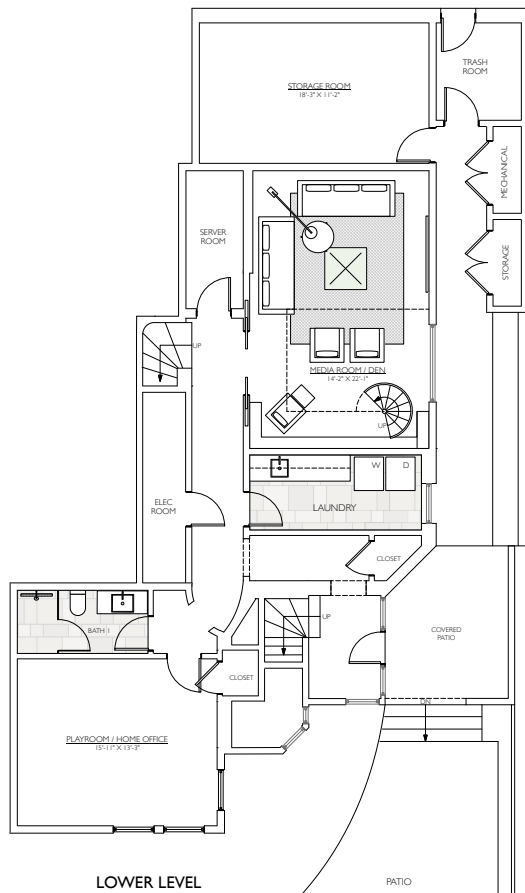

GUEST HOUSE LOWER LEVEL

SCALE 1/4" = 1'-0"

EXISTING PLANS
3690 21ST STREET
BLOCK / LOT: 3605 / 022

LOWER LEVEL

GUEST HOUSE LOWER LEVEL

GROUND LEVEL

UPPER LEVEL

GUEST HOUSE
LOWER LEVEL