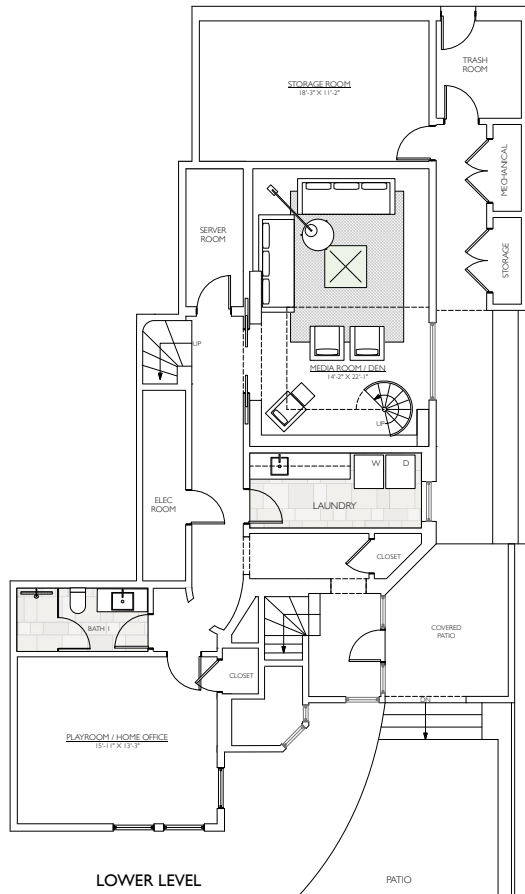

GUEST HOUSE LOWER LEVEL

SCALE 1/4" = 1'-0"

EXISTING PLANS
3690 21ST STREET
BLOCK / LOT: 3605 / 022

LOWER LEVEL

GUEST HOUSE LOWER LEVEL

GROUND LEVEL

UPPER LEVEL

GUEST HOUSE
LOWER LEVEL