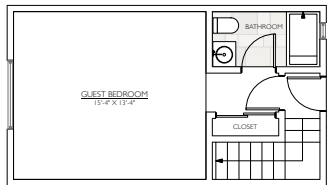

GUEST HOUSE LOWER LEVEL

SCALE 1/4" = 1'-0"

EXISTING PLANS
3690 21ST STREET
BLOCK / LOT: 3605 / 022

LOWER LEVEL

GUEST HOUSE LOWER LEVEL

GROUND LEVEL

UPPER LEVEL

GUEST HOUSE
LOWER LEVEL