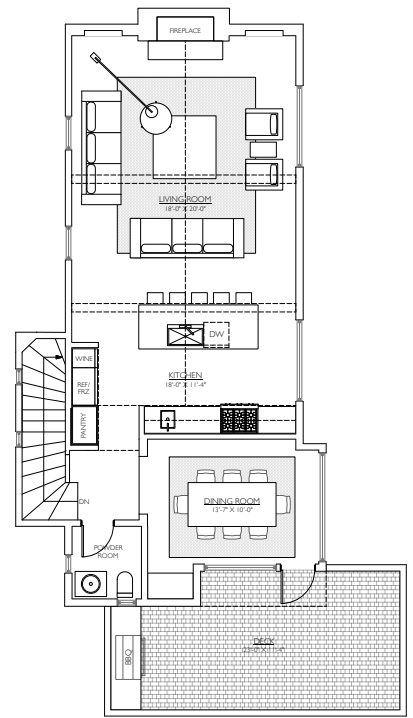

GUEST HOUSE LOWER LEVEL

SCALE 1/4" = 1'-0"

EXISTING PLANS
3690 21ST STREET
BLOCK / LOT: 3605 / 022

LOWER LEVEL

GUEST HOUSE LOWER LEVEL

GROUND LEVEL

UPPER LEVEL

GUEST HOUSE
LOWER LEVEL